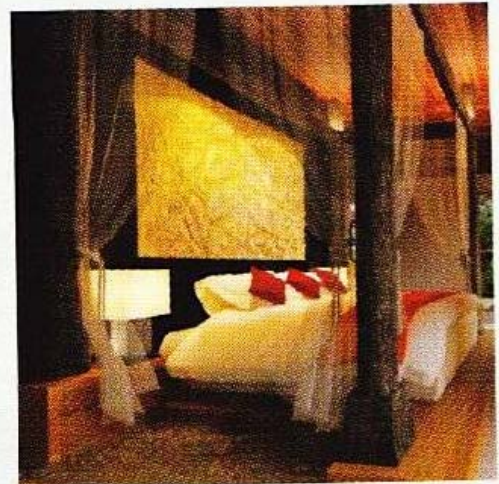

BUILDERS' SHOWCASE

If you're looking to build or renovate in the near future, you'll find the next 16 pages a valuable resource – we're showcasing builders who do both and here we display their talents and areas of expertise.